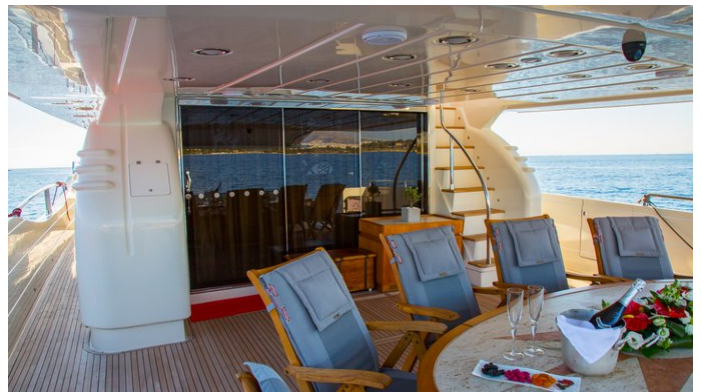

MORE PHOTOS, VIDEO OR INTERACTIVE DECK PLANS: