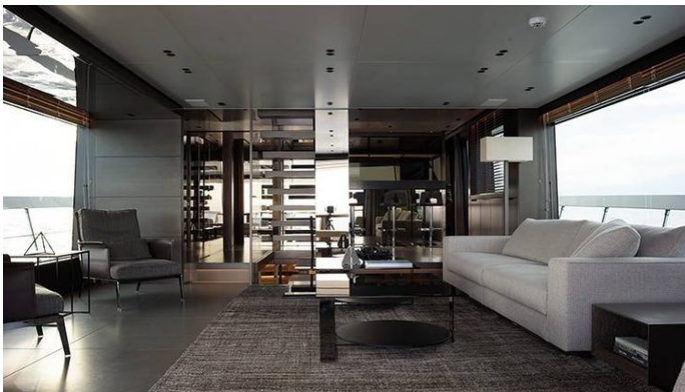

MORE PHOTOS, VIDEO OR INTERACTIVE DECK PLANS: