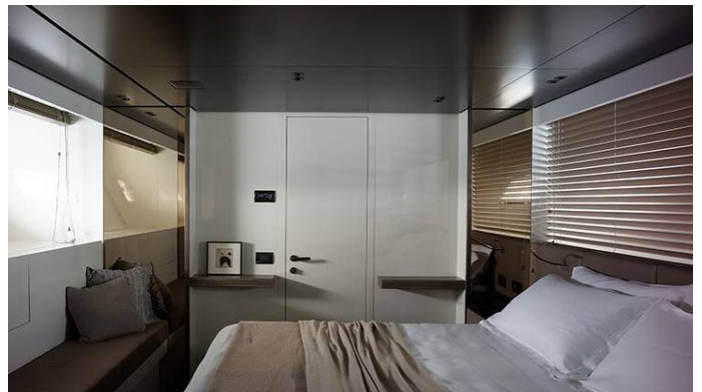

MORE PHOTOS, VIDEO OR INTERACTIVE DECK PLANS: