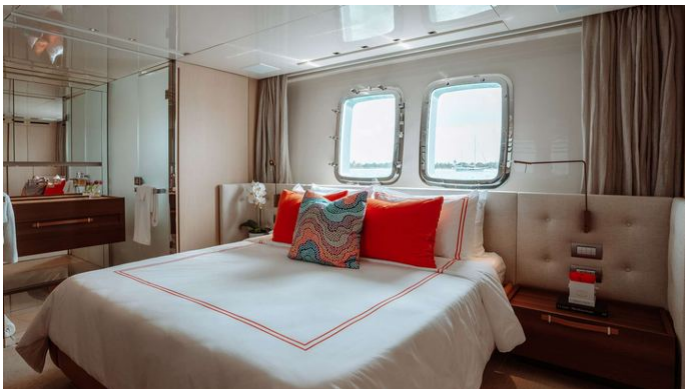

ACCOMMODATION

GUESTS CABINS CREW
10 5 5

CABIN CONFIGURATION
1 Master 2 Double
2 Twin

CHARTER RATES

SUMMER
from
\$80,000 / week + expenses

WINTER
from
\$80,000 / week + expenses

Details correct as of 10 Nov, 2024

FOR MORE INFORMATION:

[CLICK HERE](#) 

or SCAN QR CODE

MORE PHOTOS, VIDEO OR INTERACTIVE DECK PLANS:

[CLICK HERE](#)

FIFTY SHADES YACHT CHARTER

Superyacht FIFTY SHADES was built in 2018 by Sanlorenzo. She is a 32.21m / 105'8 SL106 motor yacht with exterior design by Francesco Paszkowski Design and interior styling by Francesco Paszkowski Design . Fifty Shades offers accommodation for up to 10 guests in 5 cabins with additional room for her crew of 5. She features a variety of amenities to ensure comfortable charter vacations. She also carries an impressive collection of toys as listed below.

FIFTY SHADES AMENITIES & TOYS

Exterior Bar

Underwater Lights

Sun Deck

Wi-Fi

Sunpads

Air Conditioning

For a full up-to-date list of leisure facilities or amenities onboard Motor Yacht Fifty Shades please contact your Yacht Charter Broker prior to booking your vacation. If there is a particular water toy that you would like, but it is not listed, then it may be possible to rent this equipment for you.