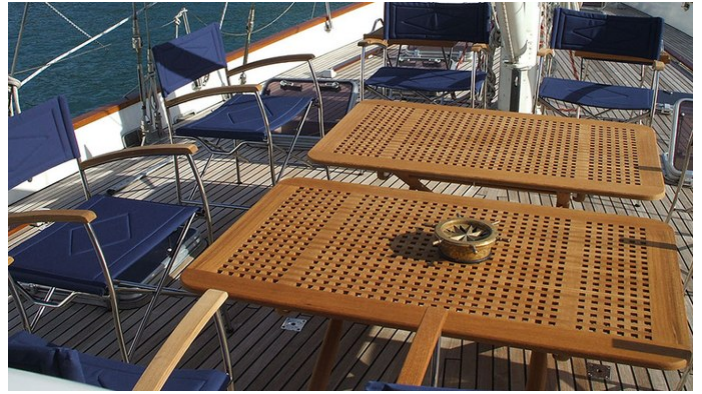

MORE PHOTOS, VIDEO OR INTERACTIVE DECK PLANS:

[CLICK HERE](#)