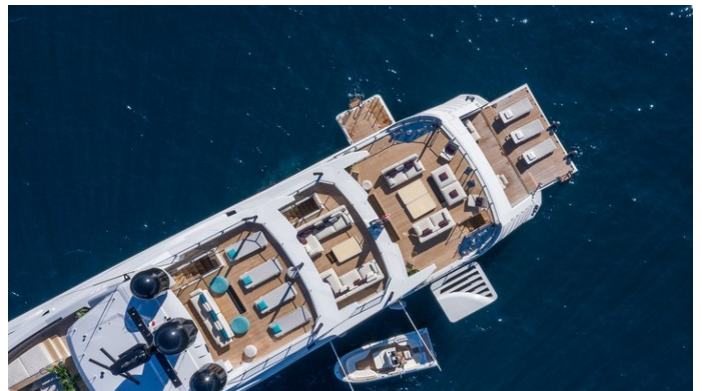

MORE PHOTOS, VIDEO OR INTERACTIVE DECK PLANS: