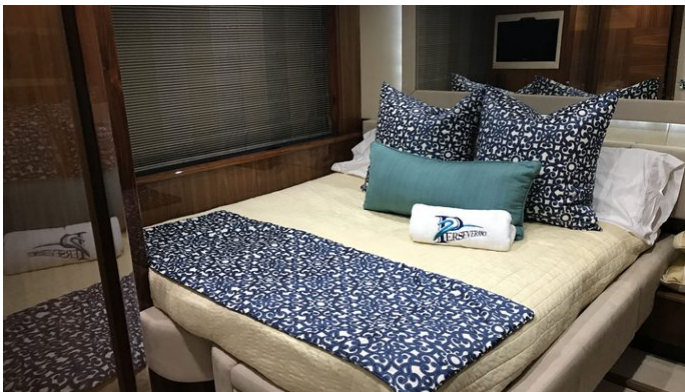

ACCOMMODATION

GUESTS	CABINS	CREW
8	4	4

CABIN CONFIGURATION

1 Master	1 VIP
1 Twin	1 Convertible

CHARTER RATES

Details correct as of 10 Nov, 2024

FOR MORE INFORMATION:

[CLICK HERE](#) 

or SCAN QR CODE

MORE PHOTOS, VIDEO OR INTERACTIVE DECK PLANS:

[CLICK HERE](#)

PERSEVERANCE II YACHT CHARTER

Superyacht PERSEVERANCE II was built in 2009 by Sunseeker. She is a 26.4m / 86'7 86 Yacht motor yacht with exterior design by Sunseeker and interior styling by Sunseeker . Perseverance II offers accommodation for up to 8 guests in 4 cabins with additional room for her crew of . She features a variety of amenities to ensure comfortable charter vacations, including, Air Conditioning, Stabilisers underway & Stabilizers at Anchor. She also carries an impressive collection of toys as listed below.