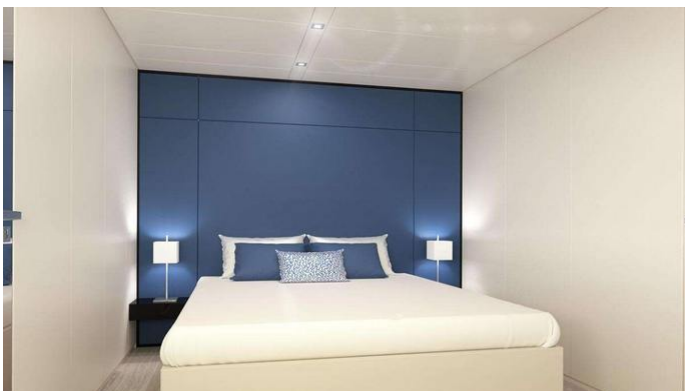

GUESTS	CABINS	CREW
10	5	4

CABIN CONFIGURATION

1 Master	1 VIP
2 Double	1 Convertible

CHARTER RATES

SUMMER
from
€40,000 / week + expenses

WINTER
from
€40,000 / week + expenses

Details correct as of 20 Sep, 2024

FOR MORE INFORMATION:

[CLICK HERE](#) 

or SCAN QR CODE

MORE PHOTOS, VIDEO OR INTERACTIVE DECK PLANS:

[CLICK HERE](#)

MAYRILOU YACHT CHARTER

Superyacht MAYRILOU was built in 2017 by Sunreef Yachts. She is a 20.45m / 67'1 Supreme 68 Power motor yacht with exterior design by and interior styling by Sunreef Yachts . Mayrilou offers accommodation for up to 10 guests in 5 cabins with additional room for her crew of 4. She features a variety of amenities to ensure comfortable charter vacations, including, BBQ, WiFi connection on board, Outdoor Shower, Sunpads & Air Conditioning. She also carries an impressive collection of toys as listed below.

MAYRILOU AMENITIES & TOYS

Wi-Fi

Outdoor Shower

Sunpads

Air Conditioning

BBQ

For a full up-to-date list of leisure facilities or amenities onboard Motor Yacht Mayrilou please contact your Yacht Charter Broker prior to booking your vacation. If there is a particular water toy that you would like, but it is not listed, then it may be possible to rent this equipment for you.