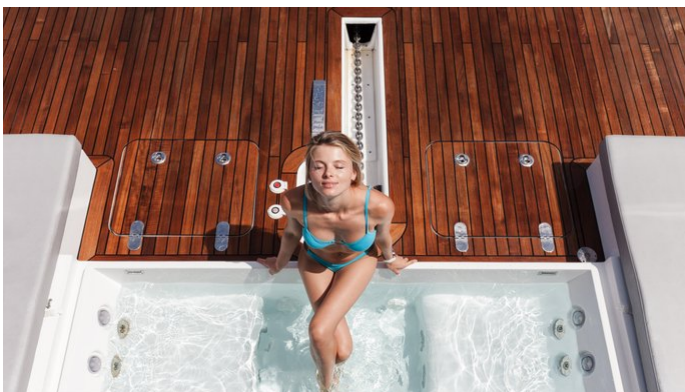

FOR MORE INFORMATION:

[CLICK HERE](#) 

or SCAN QR CODE

MORE PHOTOS, VIDEO OR INTERACTIVE DECK PLANS:

[CLICK HERE](#)

MAYRILOU YACHT CHARTER

Superyacht MAYRILOU was built in 2017 by Sunreef Yachts. She is a 20.45m / 67'1 Supreme 68 Power motor yacht with exterior design by and interior styling by Sunreef Yachts . Mayrilou offers accommodation for up to 10 guests in 5 cabins with additional room for her crew of 4. She features a variety of amenities to ensure comfortable charter vacations, including, BBQ, WiFi connection on board, Outdoor Shower, Sunpads & Air Conditioning. She also carries an impressive collection of toys as listed below.

MAYRILOU AMENITIES & TOYS

Wi-Fi

Outdoor Shower

Sunpads

Air Conditioning

BBQ

For a full up-to-date list of leisure facilities or amenities onboard Motor Yacht Mayrilou please contact your Yacht Charter Broker prior to booking your vacation. If there is a particular water toy that you would like, but it is not listed, then it may be possible to rent this equipment for you.