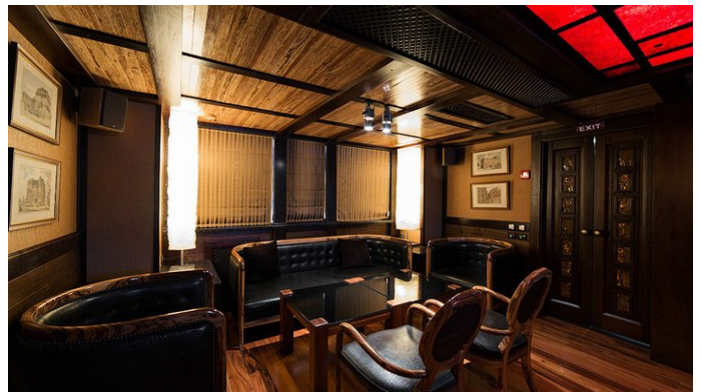

CRUISING SPEED
12 Knots

ACCOMMODATION

GUESTS	CABINS	CREW
12	6	9

CABIN CONFIGURATION
1 Master 5 Double

CHARTER RATES

Details correct as of 20 Sep, 2024

FOR MORE INFORMATION:

[CLICK HERE](#) 

or SCAN QR CODE

MORE PHOTOS, VIDEO OR INTERACTIVE DECK PLANS:

[CLICK HERE](#)

BALU YACHT CHARTER

Superyacht BALU was built in 2015 by Custom. She is a 49m / 160'9 Custom motor yacht with exterior design by . Balu offers accommodation for up to 12 guests in 6 cabins with additional room for her crew of 9. She features a variety of amenities to ensure comfortable charter vacations. She also carries an impressive collection of toys as listed below.

BALU AMENITIES & TOYS

For a full up-to-date list of leisure facilities or amenities onboard Motor Yacht Balu please contact your Yacht Charter Broker prior to booking your vacation. If there is a particular water toy that you would like, but it is not listed, then it may be possible to rent this equipment for you.