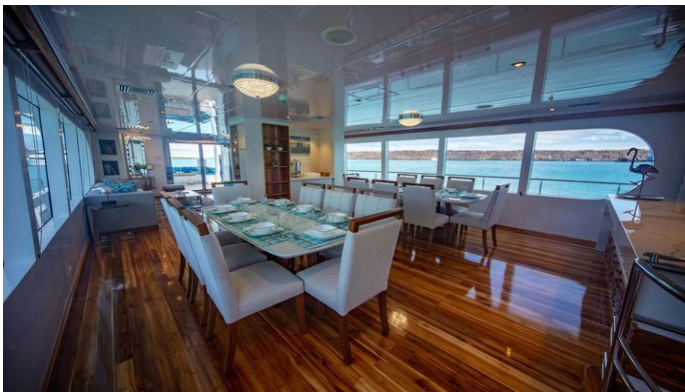

CRUISING SPEED
10 Knots

ACCOMMODATION

GUESTS	CABINS	CREW
12	8	10

CABIN CONFIGURATION

1 Master	1 VIP
3 Double	1 Twin

CHARTER RATES

SUMMER
from
\$165,000 / week + expenses

WINTER
from
\$165,000 / week + expenses

Details correct as of 20 Sep, 2024

FOR MORE INFORMATION:

[CLICK HERE](#) 

or SCAN QR CODE

MORE PHOTOS, VIDEO OR INTERACTIVE DECK PLANS:

[CLICK HERE](#)

GRAND DAPHNE YACHT CHARTER

Superyacht GRAND DAPHNE was built in 2011 by Broward. She is a 39.8m / 130'7 motor yacht with exterior design by Broward and interior styling by Evan K Marshall . Grand Daphne offers accommodation for up to 12 guests in 8 cabins with additional room for her crew of 10. She features a variety of amenities to ensure comfortable charter vacations, including, Air Conditioning & Deck Jacuzzi. She also carries an impressive collection of toys as listed below.

GRAND DAPHNE AMENITIES & TOYS

Jacuzzi

Air Conditioning

For a full up-to-date list of leisure facilities or amenities onboard Motor Yacht Grand Daphne please contact your Yacht Charter Broker prior to booking your vacation. If there is a particular water toy that you would like, but it is not listed, then it may be possible to rent this equipment for you.