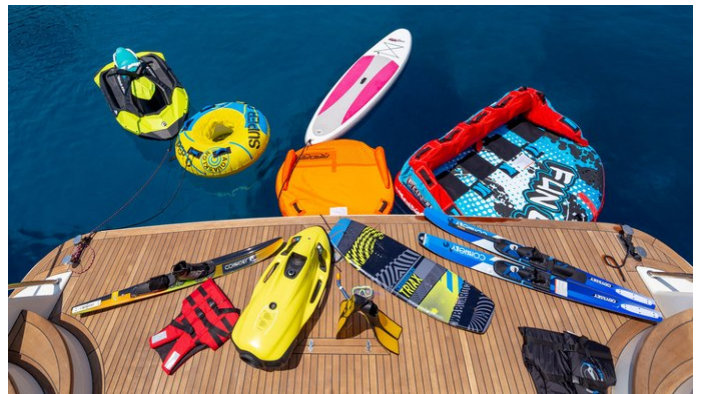

Details correct as of 20 Sep, 2024

FOR MORE INFORMATION:

[CLICK HERE](#)

or SCAN QR CODE

MORE PHOTOS, VIDEO OR INTERACTIVE DECK PLANS:

[CLICK HERE](#)

EFMARIA YACHT CHARTER

Superyacht EFMARIA was built in 2001 by Falcon. She is a 26.11m / 85'8 Falcon 86 motor yacht with exterior design by Stefano Righini and interior styling by Falcon . Efmaria offers accommodation for up to 11 guests in 5 cabins with additional room for her crew of 5. She features a variety of amenities to ensure comfortable charter vacations. She also carries an impressive collection of toys as listed below.

EFMARIA AMENITIES & TOYS

Sun Deck

Wi-Fi

Swimming Platform

Sunpads

Deck Jacuzzi

Air Conditioning

For a full up-to-date list of leisure facilities or amenities onboard Motor Yacht Efmaria please contact your Yacht Charter Broker prior to booking your vacation. If there is a particular water toy that you would like, but it is not listed, then it may be possible to rent this equipment for you.