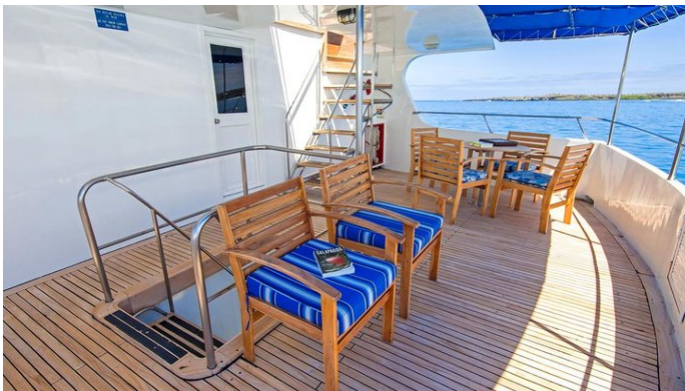

MORE PHOTOS, VIDEO OR INTERACTIVE DECK PLANS: