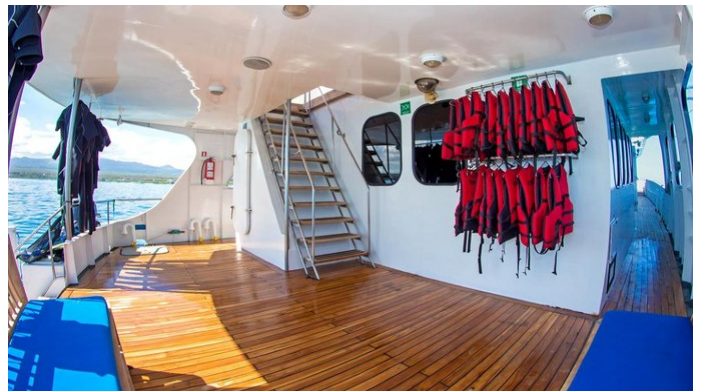

MORE PHOTOS, VIDEO OR INTERACTIVE DECK PLANS: