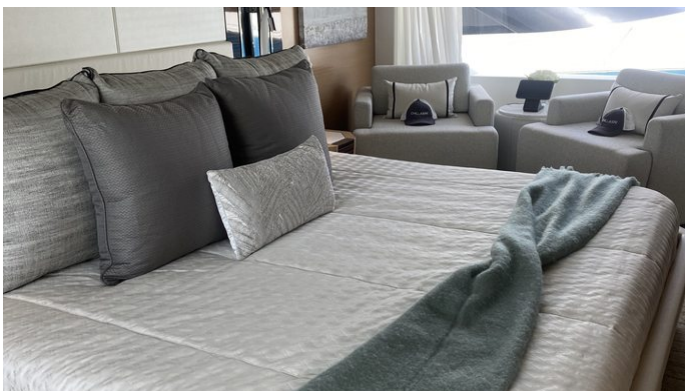

MORE PHOTOS, VIDEO OR INTERACTIVE DECK PLANS: