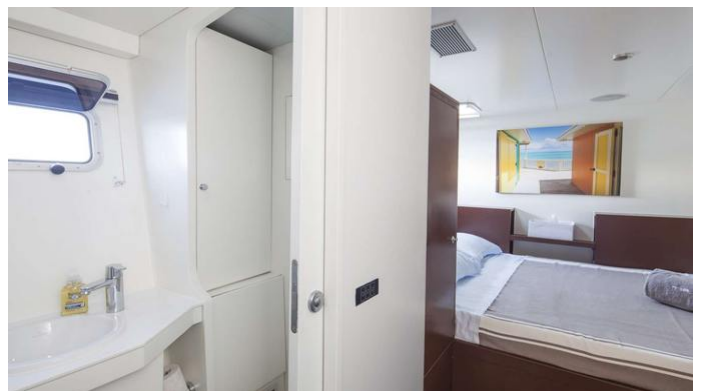

MORE PHOTOS, VIDEO OR INTERACTIVE DECK PLANS: