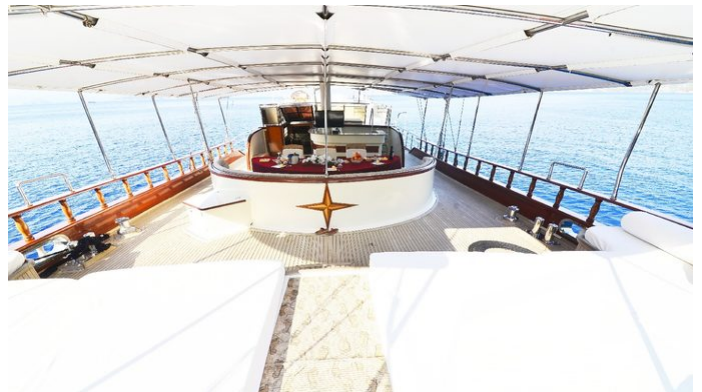

Details correct as of 20 Sep, 2024

FOR MORE INFORMATION:

[CLICK HERE](#) 

or SCAN QR CODE

MORE PHOTOS, VIDEO OR INTERACTIVE DECK PLANS:

[CLICK HERE](#)

BERRAK SU YACHT CHARTER

Superyacht BERRAK SU was built in 2008 by Fethiye Shipyard. She is a 33m / 108'3 motor/sailer yacht with exterior design by . Berrak Su offers accommodation for up to 12 guests in 6 cabins with additional room for her crew of 5. She features a variety of amenities to ensure comfortable charter vacations. She also carries an impressive collection of toys as listed below.

BERRAK SU AMENITIES & TOYS

For a full up-to-date list of leisure facilities or amenities onboard Motor/Sailer Yacht Berrak Su please contact your Yacht Charter Broker prior to booking your vacation. If there is a particular water toy that you would like, but it is not listed, then it may be possible to rent this equipment for you.