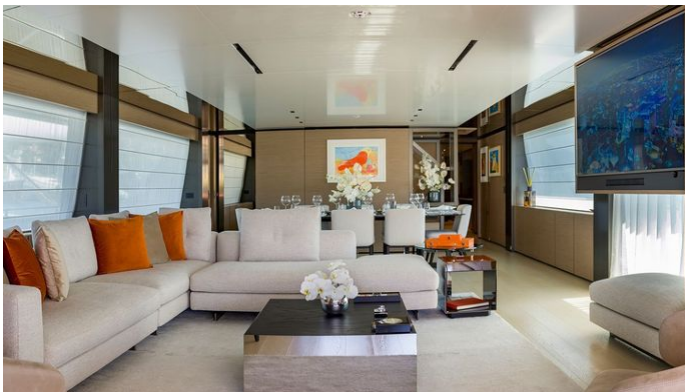

FOR MORE INFORMATION:

[CLICK HERE](#) 

or SCAN QR CODE

MORE PHOTOS, VIDEO OR INTERACTIVE DECK PLANS:

[CLICK HERE](#)

MARIA THERESA YACHT CHARTER

Superyacht MARIA THERESA was built in 2019 by Custom Line. She is a 33m / 108'3 Navetta 33 motor yacht with exterior design by Zuccon and interior styling by Zuccon . Maria Theresa offers accommodation for up to 11 guests in 5 cabins with additional room for her crew of 6. She features a variety of amenities to ensure comfortable charter vacations, including, Air Conditioning, Deck Jacuzzi, Gym/exercise equipment, Stabilisers underway, Stabilizers at Anchor & WiFi connection on board. She also carries an impressive collection of toys as listed below.