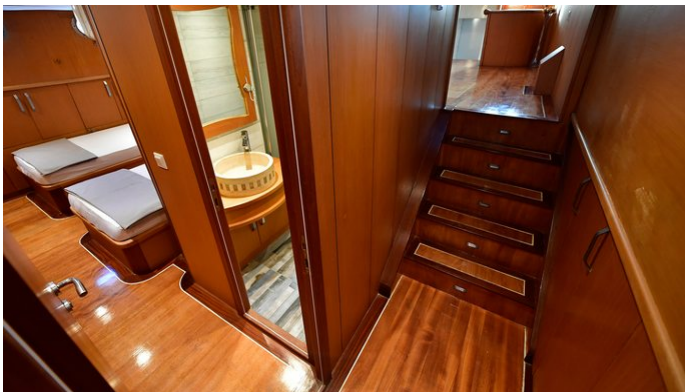

MORE PHOTOS, VIDEO OR INTERACTIVE DECK PLANS: