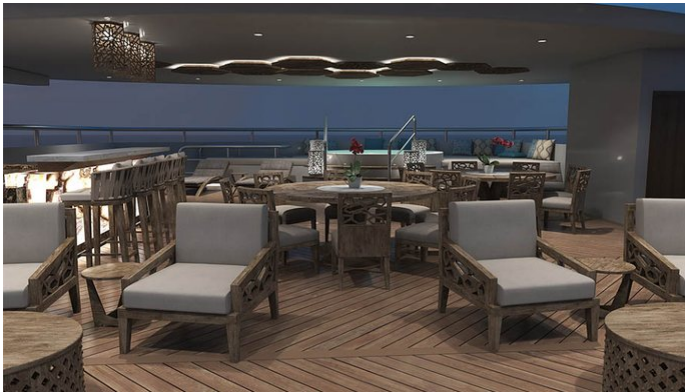

ELITE

Yacht Charter Details for 'Elite', the 37.5m Superyacht built by Custom

SPECIFICATIONS

LENGTH
37.5m / 123'

BEAM DRAFT
13.5m / 44'3 1.9m / 6'3

YEAR REFIT
2019

CRUISING SPEED
12 Knots

ACCOMMODATION

or SCAN QR CODE

MORE PHOTOS, VIDEO OR INTERACTIVE DECK PLANS:

[CLICK HERE](#)

ELITE YACHT CHARTER

Superyacht ELITE was built in 2019 by Custom. She is a 37.5m / 123' motor yacht with exterior design by . Elite offers accommodation for up to 16 guests in 8 cabins with additional room for her crew of 10. She features a variety of amenities to ensure comfortable charter vacations. She also carries an impressive collection of toys as listed below.

ELITE AMENITIES & TOYS

For a full up-to-date list of leisure facilities or amenities onboard Motor Yacht Elite please contact your Yacht Charter Broker prior to booking your vacation. If there is a particular water toy that you would like, but it is not listed, then it may be possible to rent this equipment for you.