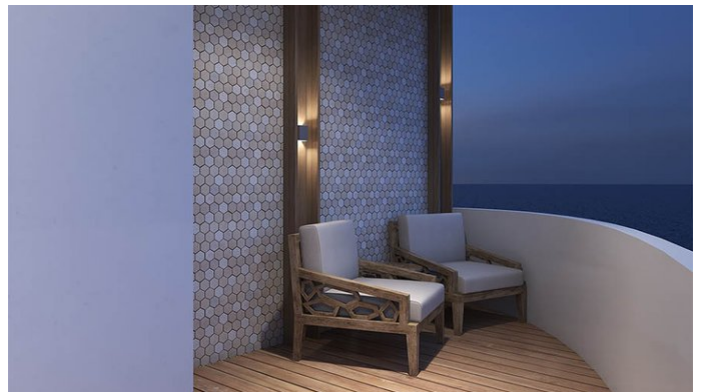

ELITE

Yacht Charter Details for 'Elite', the 37.5m Superyacht built by Custom

SPECIFICATIONS

LENGTH
37.5m / 123'

BEAM DRAFT
13.5m / 44'3 1.9m / 6'3

YEAR REFIT
2019

CRUISING SPEED
12 Knots

ACCOMMODATION

or SCAN QR CODE

MORE PHOTOS, VIDEO OR INTERACTIVE DECK PLANS:

[CLICK HERE](#)

ELITE YACHT CHARTER

Superyacht ELITE was built in 2019 by Custom. She is a 37.5m / 123' motor yacht with exterior design by . Elite offers accommodation for up to 16 guests in 8 cabins with additional room for her crew of 10. She features a variety of amenities to ensure comfortable charter vacations. She also carries an impressive collection of toys as listed below.

ELITE AMENITIES & TOYS

For a full up-to-date list of leisure facilities or amenities onboard Motor Yacht Elite please contact your Yacht Charter Broker prior to booking your vacation. If there is a particular water toy that you would like, but it is not listed, then it may be possible to rent this equipment for you.