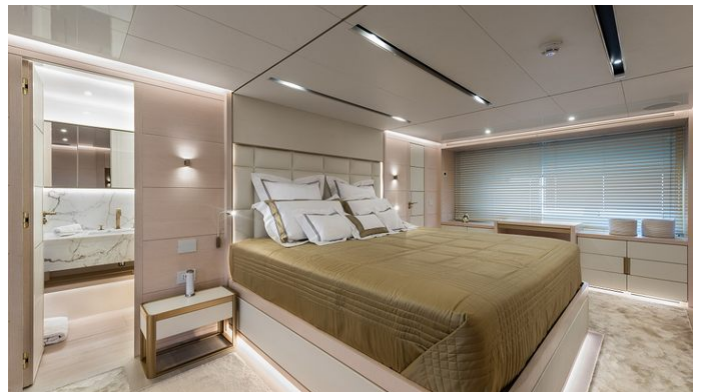

MORE PHOTOS, VIDEO OR INTERACTIVE DECK PLANS:

[CLICK HERE](#)

KIMOJO YACHT CHARTER

Superyacht KIMOJO was built in 2019 by Maiora. She is a 30.46m / 99'11 Maiora 30 Walkaround motor yacht with exterior design by Maiora and interior styling by Fossati Design Bureau . Kimojo offers accommodation for up to 9 guests in 4 cabins with additional room for her crew of 4. She features a variety of amenities to ensure comfortable charter vacations, including, Sun Deck, Sunpads, Stabilisers underway, Swimming Platform, Air Conditioning, Deck Jacuzzi, Stabilizers at Anchor & WiFi connection on board. She also carries an impressive collection of toys as listed below.

KIMOJO AMENITIES & TOYS

 Jacuzzi Stabilizers Underway Sun Deck Wi-Fi Swimming Platform At-Anchor Stabilizers Sunpads Deck Jacuzzi Air Conditioning

For a full up-to-date list of leisure facilities or amenities onboard Motor Yacht Kimojo please contact your Yacht Charter Broker prior to booking your vacation. If there is a particular water toy that you would like, but it is not listed, then it may be possible to rent this equipment for you.