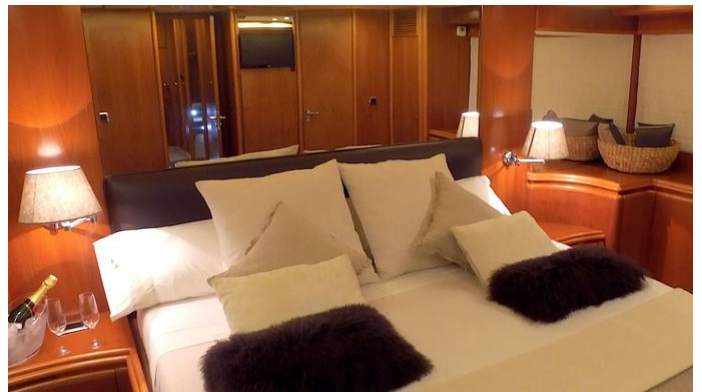

KITTY KAT

Yacht Charter Details for 'Kitty Kat', the 22m Superyacht built by Astondoa

SPECIFICATIONS

LENGTH
22m / 72'2

BEAM DRAFT
5.5m / 18'1 1.5m / 4'11

YEAR REFIT
2000 2018

CRUISING SPEED
16 Knots

ACCOMMODATION

GUESTS CABINS CREW
8 **4** **3**

CABIN CONFIGURATION
1 Master 1 VIP
2 Twin

CHARTER RATES

SUMMER
from
€26,000 / week + expenses

WINTER
from
€26,000 / week + expenses

Details correct as of 20 Sep, 2024

FOR MORE INFORMATION:

[CLICK HERE](#) 

or SCAN QR CODE

MORE PHOTOS, VIDEO OR INTERACTIVE DECK PLANS:

[CLICK HERE](#)

KITTY KAT YACHT CHARTER

Superyacht KITTY KAT was built in 2000 by Astondoa. She is a 22m / 72'2 72 Flybridge motor yacht with exterior design by . Kitty Kat offers accommodation for up to 8 guests in 4 cabins with additional room for her crew of . She features a variety of amenities to ensure comfortable charter vacations, including Sunpads. She also carries an impressive collection of toys as listed below.

KITTY KAT AMENITIES & TOYS

Sunpads

For a full up-to-date list of leisure facilities or amenities onboard Motor Yacht Kitty Kat please contact your Yacht Charter Broker prior to booking your vacation. If there is a particular water toy that you would like, but it is not listed, then it may be possible to rent this equipment for you.