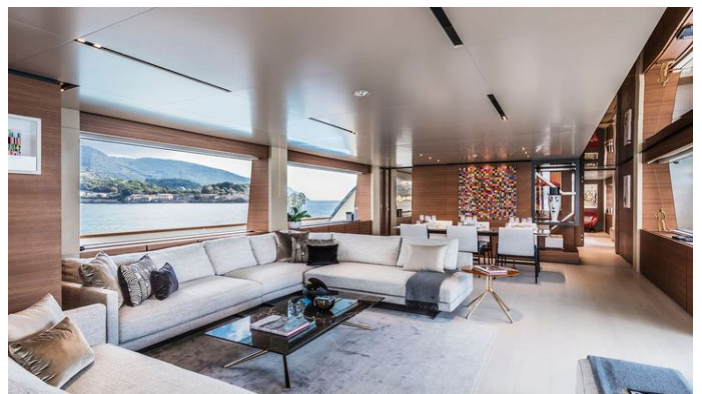

MORE PHOTOS, VIDEO OR INTERACTIVE DECK PLANS: