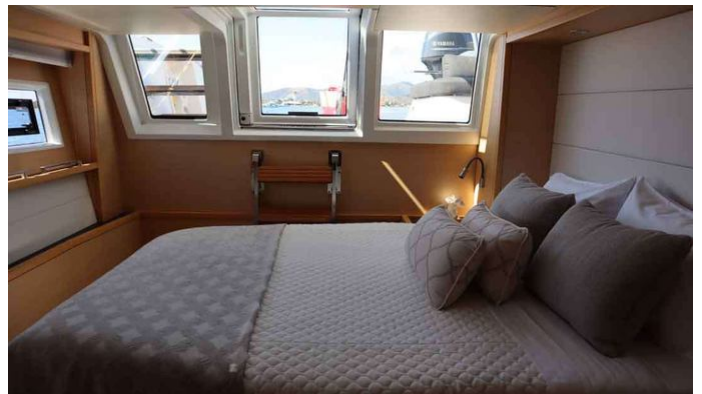

ASCENSION

Yacht Charter Details for 'Ascension', the 18.9m Superyacht built by Lagoon

SPECIFICATIONS

LENGTH
18.9m / 62'

BEAM DRAFT
9.7m / 31'10 1.72m / 5'8

YEAR REFIT
2018

CRUISING SPEED
0 Knots

ACCOMMODATION

GUESTS CABINS CREW
8 **4** **3**

CABIN CONFIGURATION

CHARTER RATES

SUMMER
from
\$30,000 / week + expenses

WINTER
from
\$30,000 / week + expenses

Details correct as of 10 Nov, 2024

FOR MORE INFORMATION:

[CLICK HERE](#) 

or SCAN QR CODE

MORE PHOTOS, VIDEO OR INTERACTIVE DECK PLANS:

[CLICK HERE](#)

ASCENSION YACHT CHARTER

Superyacht ASCENSION was built in 2018 by Lagoon. She is a 18.9m / 62' motor/sailer yacht with exterior design by . Ascension offers accommodation for up to 8 guests in 4 cabins with additional room for her crew of 3. She features a variety of amenities to ensure comfortable charter vacations, including, Air Conditioning, BBQ, Outdoor Shower & WiFi connection on board. She also carries an impressive collection of toys as listed below.

ASCENSION AMENITIES & TOYS

Wi-Fi

Outdoor Shower

Air Conditioning

BBQ

For a full up-to-date list of leisure facilities or amenities onboard Motor/Sailer Yacht Ascension please contact your Yacht Charter Broker prior to booking your vacation. If there is a particular water toy that you would like, but it is not listed, then it may be possible to rent this equipment for you.