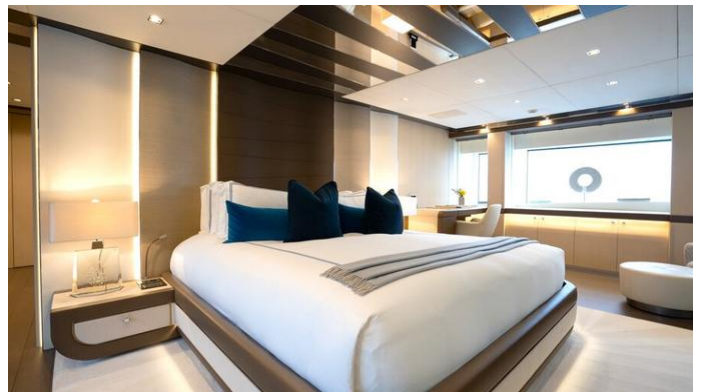

CRUISING SPEED
11 Knots

ACCOMMODATION

GUESTS	CABINS	CREW
10	5	9

CABIN CONFIGURATION

1 Master 2 Double
2 Double/Twin

CHARTER RATES

SUMMER
from
€220,000 / week + expenses

WINTER
from
\$220,000 / week + expenses

Details correct as of 25 Dec, 2024

FOR MORE INFORMATION:

[CLICK HERE](#)

or SCAN QR CODE

MORE PHOTOS, VIDEO OR INTERACTIVE DECK PLANS:

[CLICK HERE](#)

TOY YACHT CHARTER

Superyacht TOY was built in 2021 by Overmarine. She is a 43m / 141'1" Oceano 43 motor yacht with exterior design by Alberto Mancini and interior styling by Alberto Mancini. Toy offers accommodation for up to 10 guests in 5 cabins with additional room for her crew of 9. She features a variety of amenities to ensure comfortable charter vacations. She also carries an impressive collection of toys as listed below.