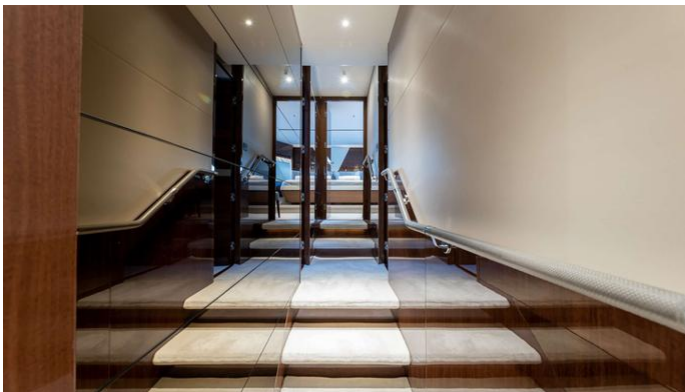

or SCAN QR CODE

MORE PHOTOS, VIDEO OR INTERACTIVE DECK PLANS:

[CLICK HERE](#)

VISTA YACHT CHARTER

Superyacht VISTA was built in 2020 by Princess. She is a 26m / 85'4 motor yacht with exterior design by , Pininfarina & Bernard Olesinski . Vista offers accommodation for up to 8 guests in 5 cabins with additional room for her crew of 4. She features a variety of amenities to ensure comfortable charter vacations. She also carries an impressive collection of toys as listed below.