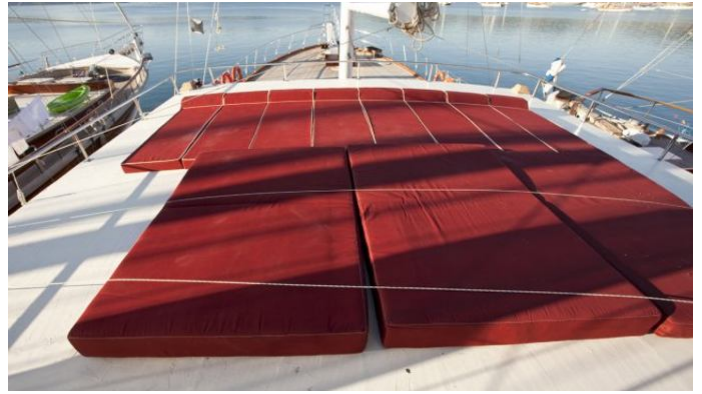

ATHEN.A

Yacht Charter Details for 'Athen.A', the 32m Superyacht built by Custom

SPECIFICATIONS

LENGTH
32m / 105'

BEAM
8.5m / 27'11"

DRAFT
0m / 0'

YEAR
2013

REFIT

CRUISING SPEED
8 Knots

ACCOMMODATION

GUESTS CABINS CREW
16 8 4

CABIN CONFIGURATION
6 Double 2 Twin

CHARTER RATES

SUMMER
from
€17,500 / week + expenses

WINTER
from
€17,500 / week + expenses

Details correct as of 10 Nov, 2024

FOR MORE INFORMATION:

[CLICK HERE](#) 

or SCAN QR CODE

MORE PHOTOS, VIDEO OR INTERACTIVE DECK PLANS:

[CLICK HERE](#)

ATHEN.A YACHT CHARTER

Superyacht ATHEN.A was built in 2013 by Custom. She is a 32m / 105' sail yacht with exterior design by . Athen.A offers accommodation for up to 16 guests in 8 cabins with additional room for her crew of 4. She features a variety of amenities to ensure comfortable charter vacations. She also carries an impressive collection of toys as listed below.

ATHEN.A AMENITIES & TOYS

Wi-Fi

For a full up-to-date list of leisure facilities or amenities onboard Sail Yacht Athen.A please contact your Yacht Charter Broker prior to booking your vacation. If there is a particular water toy that you would like, but it is not listed, then it may be possible to rent this equipment for you.