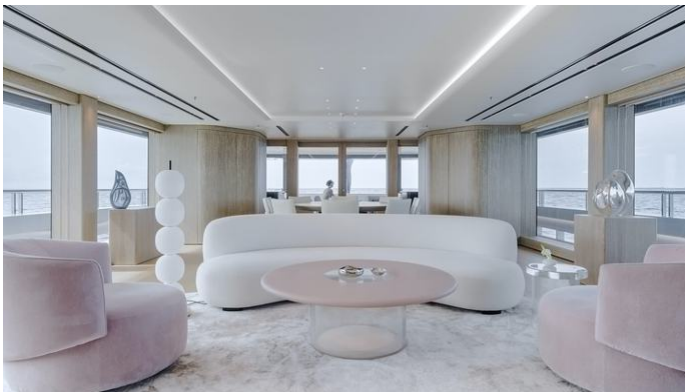

MORE PHOTOS, VIDEO OR INTERACTIVE DECK PLANS:

[CLICK HERE](#)

ENTOURAGE YACHT CHARTER

Superyacht ENTOURAGE was built in 2023 by Amels. She is a 60m / 196'10 Amels 60 motor yacht with exterior design by Espen Oeino and interior styling by Burdiflek . Entourage offers accommodation for up to 12 guests in 6 cabins with additional room for her crew of 12. She features a variety of amenities to ensure comfortable charter vacations, including, Air Conditioning, Beach Club, Helipad, Jacuzzi (on deck), Sun Deck, Sunpads & Swimming Platform. She also carries an impressive collection of toys as listed below.

Sunpads

Foredeck Seating

Deck Jacuzzi

Beach Club

Air Conditioning

Satellite TV

For a full up-to-date list of leisure facilities or amenities onboard Motor Yacht Entourage please contact your Yacht Charter Broker prior to booking your vacation. If there is a particular water toy that you would like, but it is not listed, then it may be possible to rent this equipment for you.