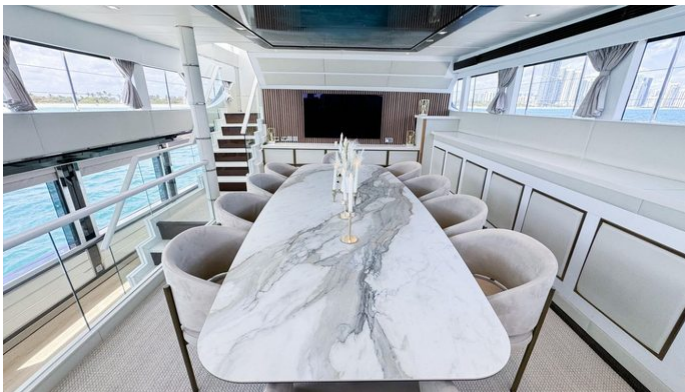

[CLICK HERE](#) 

or SCAN QR CODE

MORE PHOTOS, VIDEO OR INTERACTIVE DECK PLANS:

[CLICK HERE](#)

PRIVILEGE YACHT CHARTER

Superyacht PRIVILEGE was built in 2010 by Custom. She is a 34.14m / 112' motor yacht with exterior design by . Privilege offers accommodation for up to 8 guests in 4 cabins with additional room for her crew of 4. She features a variety of amenities to ensure comfortable charter vacations, including, Bow Thruster, Jacuzzi (on deck), Sauna & Stern Thruster. She also carries an impressive collection of toys as listed below.

Deck Jacuzzi

Sauna

Air Conditioning

For a full up-to-date list of leisure facilities or amenities onboard Motor Yacht Privilege please contact your Yacht Charter Broker prior to booking your vacation. If there is a particular water toy that you would like, but it is not listed, then it may be possible to rent this equipment for you.