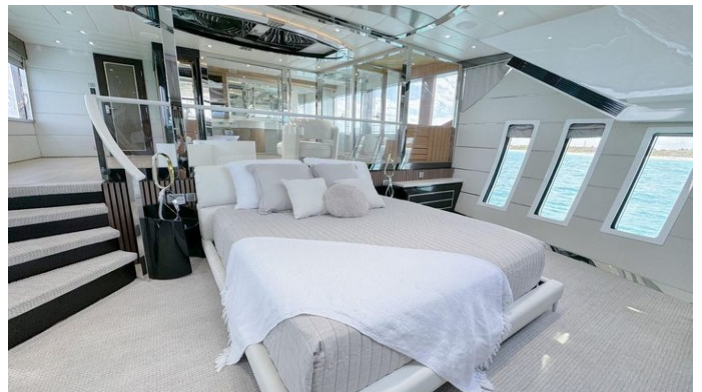

GUESTS CABINS CREW
8 **4** **4**

CABIN CONFIGURATION
1 Master 2 VIP
1 Twin

CHARTER RATES

SUMMER
from
\$70,000 / week + expenses

WINTER
from
\$70,000 / week + expenses

Details correct as of 20 Sep, 2024

FOR MORE INFORMATION:

[CLICK HERE](#) 

or SCAN QR CODE

MORE PHOTOS, VIDEO OR INTERACTIVE DECK PLANS:

[CLICK HERE](#)

PRIVILEGE YACHT CHARTER

Superyacht PRIVILEGE was built in 2010 by Custom. She is a 34.14m / 112' motor yacht with exterior design by . Privilege offers accommodation for up to 8 guests in 4 cabins with additional room for her crew of 4. She features a variety of amenities to ensure comfortable charter vacations, including, Bow Thruster, Jacuzzi (on deck), Sauna & Stern Thruster. She also carries an impressive collection of toys as listed below.