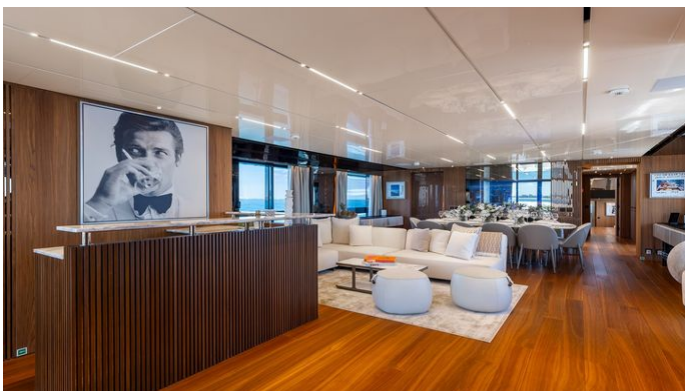

MORE PHOTOS, VIDEO OR INTERACTIVE DECK PLANS:

[CLICK HERE](#)