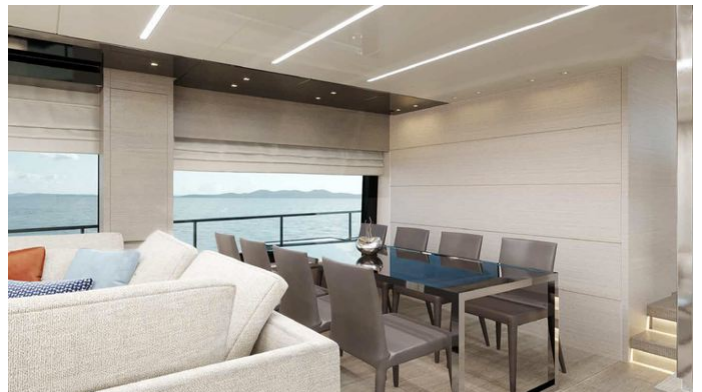

MORE PHOTOS, VIDEO OR INTERACTIVE DECK PLANS: