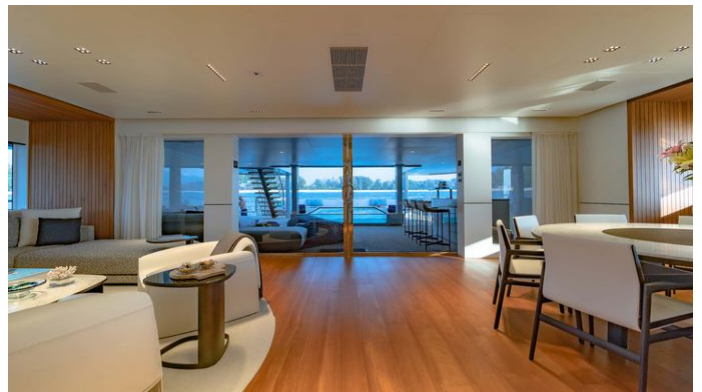

ACCOMMODATION

GUESTS	CABINS	CREW
8	4	9

CABIN CONFIGURATION
1 Master 2 Double
1 Twin

CHARTER RATES

SUMMER
from
\$160,000 / week + expenses

WINTER
from
\$175,000 / week + expenses

Details correct as of 26 Apr, 2026

FOR MORE INFORMATION:

[CLICK HERE](#) 

or SCAN QR CODE

MORE PHOTOS, VIDEO OR INTERACTIVE DECK PLANS:

 [CLICK HERE](#)

INFINITE CAT YACHT CHARTER

Superyacht INFINITE CAT was built in 2022 by SilverYachts. She is a 35.9m / 117'9 SPACECAT 36M motor yacht with exterior design by Espen Oeino and interior styling by Pulina Exclusive Interiors . Infinite Cat offers accommodation for up to 8 guests in 4 cabins with additional room for her crew of 9. She features a variety of amenities to ensure comfortable charter vacations. She also carries an impressive collection of toys as listed below.