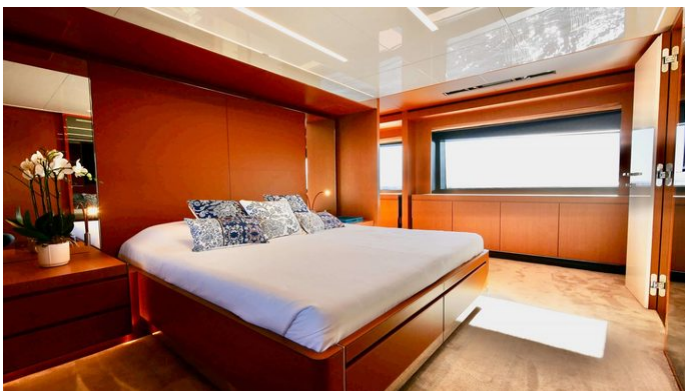

MORE PHOTOS, VIDEO OR INTERACTIVE DECK PLANS: