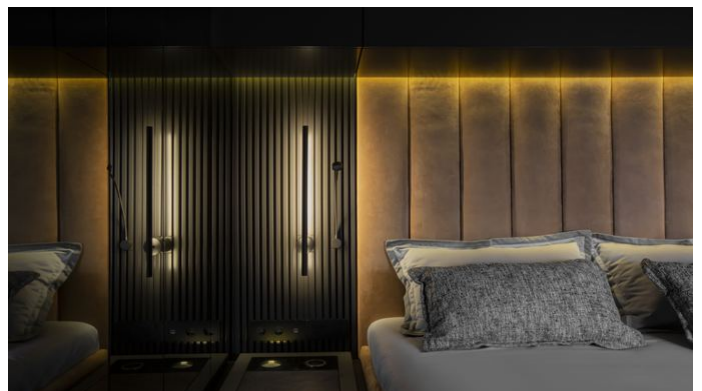

GUESTS CABINS CREW
8 **4** **5**

CABIN CONFIGURATION
1 Master 2 Double
1 Twin

CHARTER RATES

SUMMER
from
€55,000 / week + expenses

WINTER
from
€55,000 / week + expenses

Details correct as of 19 Sep, 2024

FOR MORE INFORMATION:

[CLICK HERE](#) 

or SCAN QR CODE

MORE PHOTOS, VIDEO OR INTERACTIVE DECK PLANS:

[CLICK HERE](#)

GRAYONE YACHT CHARTER

Superyacht GRAYONE was built in 2020 by Sunreef Yachts. She is a 24.38m / 80' Sunreef 80 Sailing motor/sailer yacht with exterior design by Sunreef Yachts and interior styling by Sunreef Yachts . GrayOne offers accommodation for up to 8 guests in 4 cabins with additional room for her crew of 5. She features a variety of amenities to ensure comfortable charter vacations, including, Exterior Bar, Hydraulic Swim Platform, Sunpads, Air Conditioning & WiFi connection on board. She also carries an impressive collection of toys as listed below.