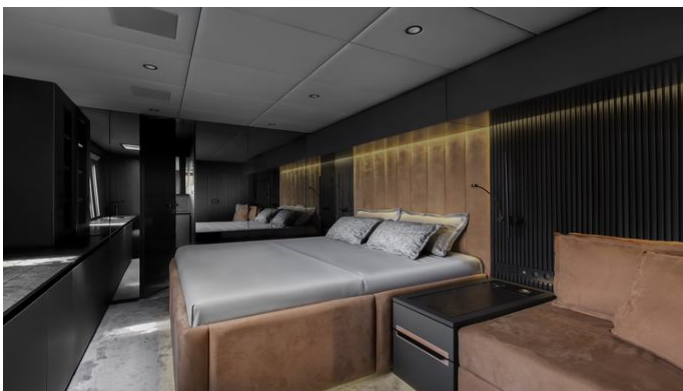

[CLICK HERE](#) 

or SCAN QR CODE

MORE PHOTOS, VIDEO OR INTERACTIVE DECK PLANS:

[CLICK HERE](#)

GRAYONE YACHT CHARTER

Superyacht GRAYONE was built in 2020 by Sunreef Yachts. She is a 24.38m / 80' Sunreef 80 Sailing motor/sailer yacht with exterior design by Sunreef Yachts and interior styling by Sunreef Yachts . GrayOne offers accommodation for up to 8 guests in 4 cabins with additional room for her crew of 5. She features a variety of amenities to ensure comfortable charter vacations, including, Exterior Bar, Hydraulic Swim Platform, Sunpads, Air Conditioning & WiFi connection on board. She also carries an impressive collection of toys as listed below.