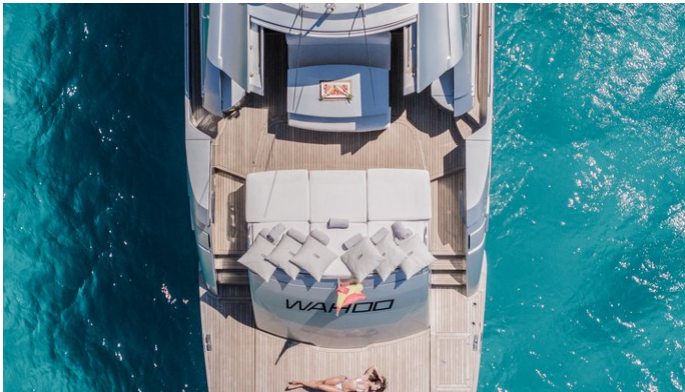

MORE PHOTOS, VIDEO OR INTERACTIVE DECK PLANS: