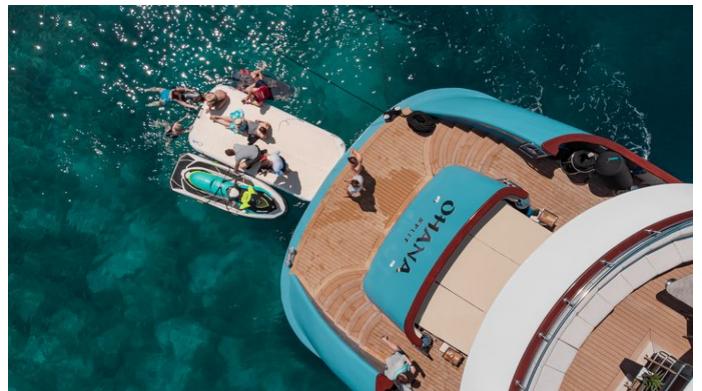

MORE PHOTOS, VIDEO OR INTERACTIVE DECK PLANS: