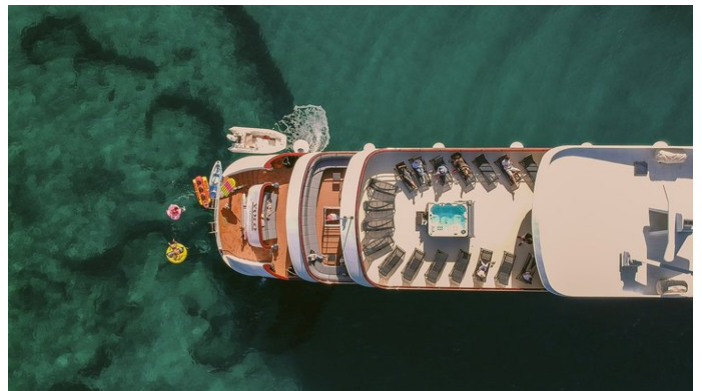

YOLO

Yacht Charter Details for 'Yolo', the 48m Superyacht built by Custom

SPECIFICATIONS

LENGTH
48m / 157'6

BEAM
8.6m / 28'3

DRAFT
3m / 9'10

YEAR
2019

REFIT

FOR MORE INFORMATION:

[CLICK HERE](#) 

or SCAN QR CODE

MORE PHOTOS, VIDEO OR INTERACTIVE DECK PLANS:

[CLICK HERE](#)

YOLO YACHT CHARTER

Superyacht YOLO was built in 2019 by Custom. She is a 48m / 157'6 motor yacht with exterior design by . Yolo offers accommodation for up to 36 guests in 17 cabins with additional room for her crew of 10. She features a variety of amenities to ensure comfortable charter vacations, including, Air Conditioning, Deck Jacuzzi, WiFi connection on board, Sun Deck & Sunpads. She also carries an impressive collection of toys as listed below.

YOLO AMENITIES & TOYS

Jacuzzi

Sun Deck

Wi-Fi

Outdoor Shower

Sunpads

Deck Jacuzzi

Air Conditioning

For a full up-to-date list of leisure facilities or amenities onboard Motor Yacht Yolo please contact your Yacht Charter Broker prior to booking your vacation. If there is a particular water toy that you would like, but it is not listed, then it may be possible to rent this equipment for you.