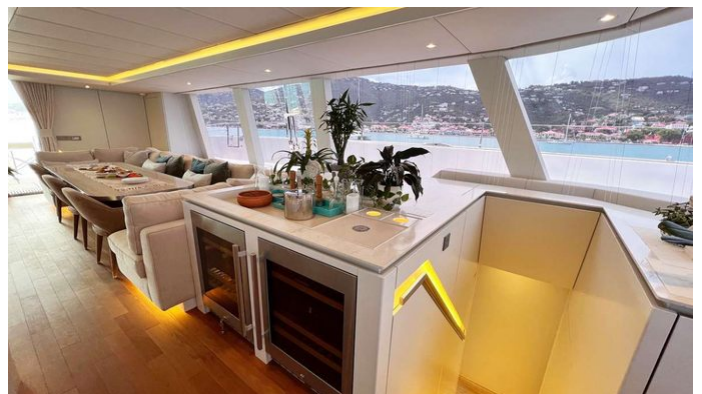

FOR MORE INFORMATION:

[CLICK HERE](#) 

or SCAN QR CODE

MORE PHOTOS, VIDEO OR INTERACTIVE DECK PLANS:

[CLICK HERE](#)

SEACLUSION YACHT CHARTER

Superyacht SEACLUSION was built in 2020 by Sunreef Yachts. She is a 23.99m / 78'8 Sunreef 80 Sailing motor/sailer yacht with exterior design by Sunreef Yachts and interior styling by Sunreef Yachts . Seaclusion offers accommodation for up to 8 guests in 4 cabins with additional room for her crew of 4. She features a variety of amenities to ensure comfortable charter vacations. She also carries an impressive collection of toys as listed below.

SEACLUSION AMENITIES & TOYS

Sun Deck

Wi-Fi

Hydraulic Swim Platform

Sunpads

Air Conditioning

BBQ

Satellite TV

For a full up-to-date list of leisure facilities or amenities onboard Motor/Sailer Yacht Seaclusion please contact your Yacht Charter Broker prior to booking your vacation. If there is a particular water toy that you would like, but it is not listed, then it may be possible to rent this equipment for you.