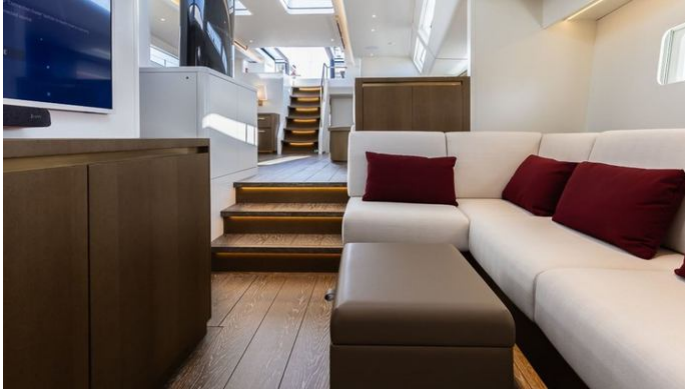

MORE PHOTOS, VIDEO OR INTERACTIVE DECK PLANS:

[CLICK HERE](#)