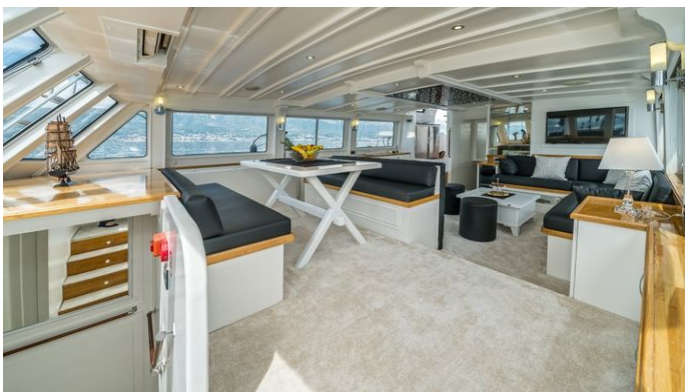

Details correct as of 19 Sep, 2024

FOR MORE INFORMATION:

[CLICK HERE](#) 

or SCAN QR CODE

MORE PHOTOS, VIDEO OR INTERACTIVE DECK PLANS:

[CLICK HERE](#)

MASKE YACHT CHARTER

Superyacht MASKE was built in 2014 by Custom. She is a 27.5m / 90'3 sail yacht with exterior design by . Maske offers accommodation for up to 10 guests in 5 cabins with additional room for her crew of 4. She features a variety of amenities to ensure comfortable charter vacations, including, Air Conditioning & Sunpads. She also carries an impressive collection of toys as listed below.

MASKE AMENITIES & TOYS

Wi-Fi

Sunpads

Air Conditioning

BBQ

Karaoke

For a full up-to-date list of leisure facilities or amenities onboard Sail Yacht Maske please contact your Yacht Charter Broker prior to booking your vacation. If there is a particular water toy that you would like, but it is not listed, then it may be possible to rent this equipment for you.