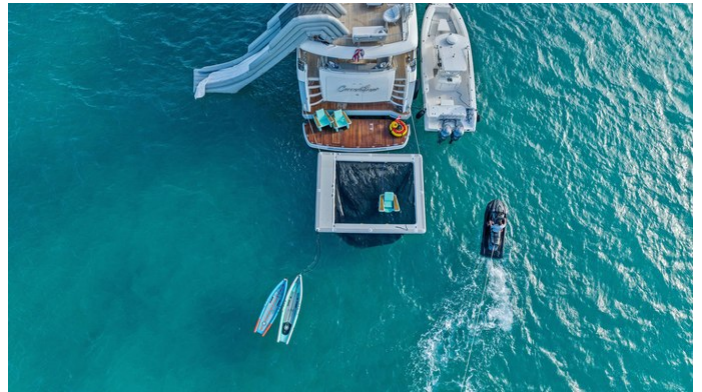

MORE PHOTOS, VIDEO OR INTERACTIVE DECK PLANS: