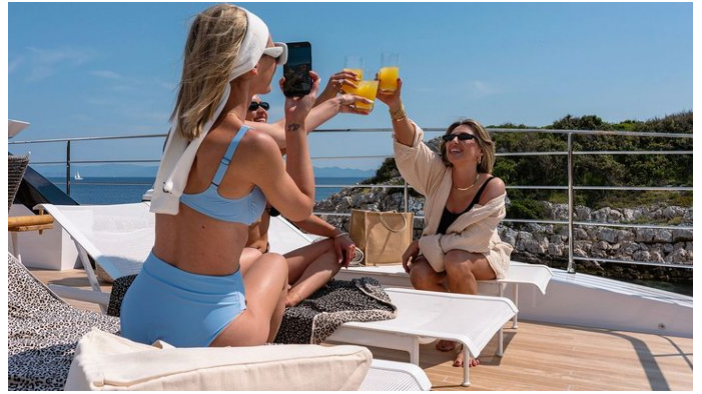

CRUISING SPEED
11 Knots

ACCOMMODATION

GUESTS CABINS CREW
12 5 8

CABIN CONFIGURATION
1 Master 1 VIP
1 Double 2 Twin

CHARTER RATES

SUMMER
from
€160,000 / week + expenses

WINTER
from
€160,000 / week + expenses

Details correct as of 20 Sep, 2024

FOR MORE INFORMATION:

[CLICK HERE](#) 

or SCAN QR CODE

MORE PHOTOS, VIDEO OR INTERACTIVE DECK PLANS:

[CLICK HERE](#)

EROLIA YACHT CHARTER

Superyacht EROLIA was built in 2022 by Custom Line. She is a 38.36m / 125'10 Custom Line 120 motor yacht with exterior design by Francesco Paszkowski Design and interior styling by Francesco Paszkowski Design . Erolia offers accommodation for up to 12 guests in 5 cabins with additional room for her crew of 8. She features a variety of amenities to ensure comfortable charter vacations. She also carries an impressive collection of toys as listed below.

EROLIA AMENITIES & TOYS

Exterior Bar

Underwater Lights

Sun Deck

Foredeck Seating With Table

Outdoor Shower

Wi-Fi

Sunpads

Air Conditioning

For a full up-to-date list of leisure facilities or amenities onboard Motor Yacht Erolia please contact your Yacht Charter Broker prior to booking your vacation. If there is a particular water toy that you would like, but it is not listed, then it may be possible to rent this equipment for you.