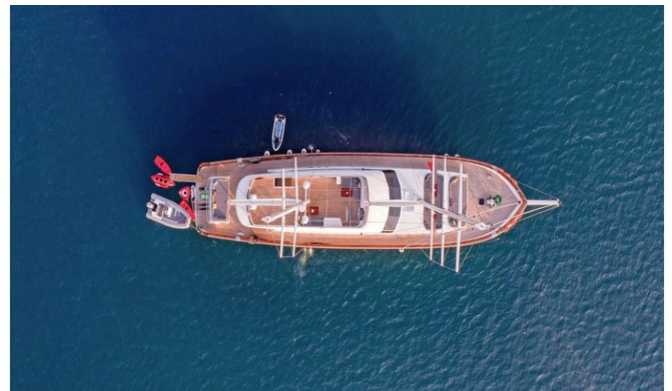

MORE PHOTOS, VIDEO OR INTERACTIVE DECK PLANS: