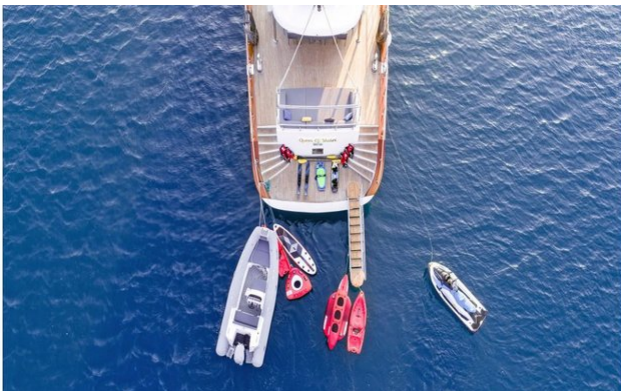

MORE PHOTOS, VIDEO OR INTERACTIVE DECK PLANS: