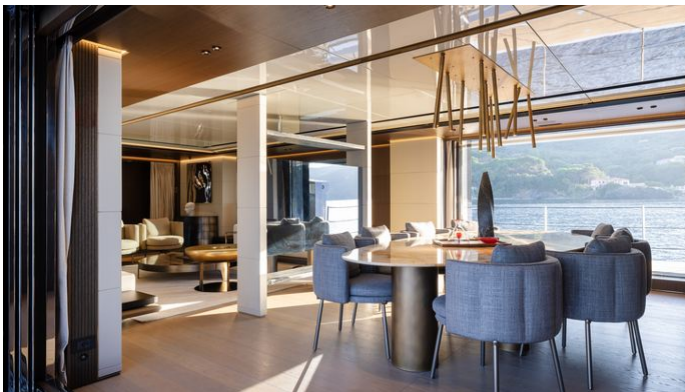

MORE PHOTOS, VIDEO OR INTERACTIVE DECK PLANS: