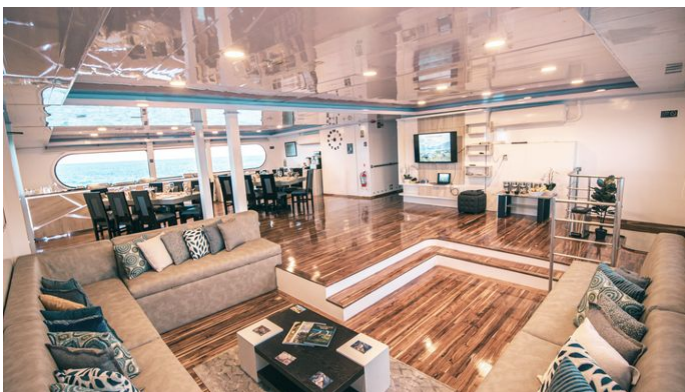

CRUISING SPEED
10 Knots

ACCOMMODATION

GUESTS	CABINS	CREW
16	9	12

CABIN CONFIGURATION
2 Double 7 Twin

CHARTER RATES

SUMMER
from
\$107,825 / week + expenses

WINTER
from
\$107,825 / week + expenses

Details correct as of 19 Sep, 2024

FOR MORE INFORMATION:

[CLICK HERE](#) 

or SCAN QR CODE

MORE PHOTOS, VIDEO OR INTERACTIVE DECK PLANS:

[CLICK HERE](#)

PETREL YACHT CHARTER

Superyacht PETREL was built in 2015 by Custom. She is a 35m / 114'10 Custom motor yacht with exterior design by . Petrel offers accommodation for up to 16 guests in 9 cabins with additional room for her crew of 12. She features a variety of amenities to ensure comfortable charter vacations, including, Air Conditioning, Balcony, Exterior Bar & Jacuzzi (on deck). She also carries an impressive collection of toys as listed below.

PETREL AMENITIES & TOYS

Jacuzzi

Exterior Bar

Deck Jacuzzi

Air Conditioning

For a full up-to-date list of leisure facilities or amenities onboard Motor Yacht Petrel please contact your Yacht Charter Broker prior to booking your vacation. If there is a particular water toy that you would like, but it is not listed, then it may be possible to rent this equipment for you.