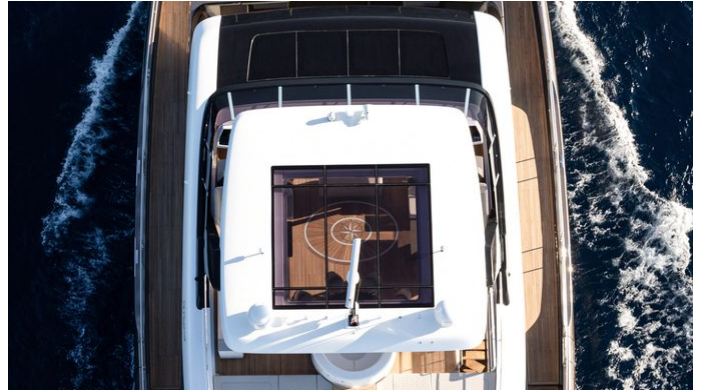

MORE PHOTOS, VIDEO OR INTERACTIVE DECK PLANS: