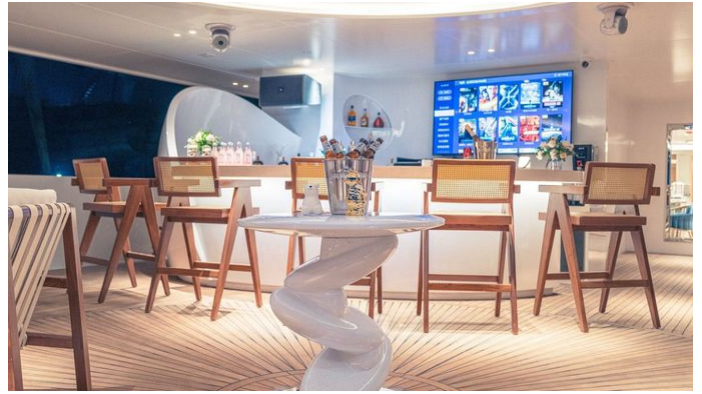

[CLICK HERE](#) 

or SCAN QR CODE

MORE PHOTOS, VIDEO OR INTERACTIVE DECK PLANS:

[CLICK HERE](#)

WHITE PEARL YACHT CHARTER

Superyacht WHITE PEARL was built in 2022 by Custom. She is a 55m / 180'5 Custom motor yacht with exterior design by . White Pearl offers accommodation for up to 20 guests in 10 cabins with additional room for her crew of 20. She features a variety of amenities to ensure comfortable charter vacations. She also carries an impressive collection of toys as listed below.

WHITE PEARL AMENITIES & TOYS

	Shared Space Gym		Exterior Bar		Underwater Lights
	Sun Deck		Massage Room		Wi-Fi
	Sunpads		Swimming Pool		Deck Jacuzzi
	Spa		Air Conditioning		

For a full up-to-date list of leisure facilities or amenities onboard Motor Yacht White Pearl please contact your Yacht Charter Broker prior to booking your vacation. If there is a particular water toy that you would like, but it is not listed, then it may be possible to rent this equipment for you.