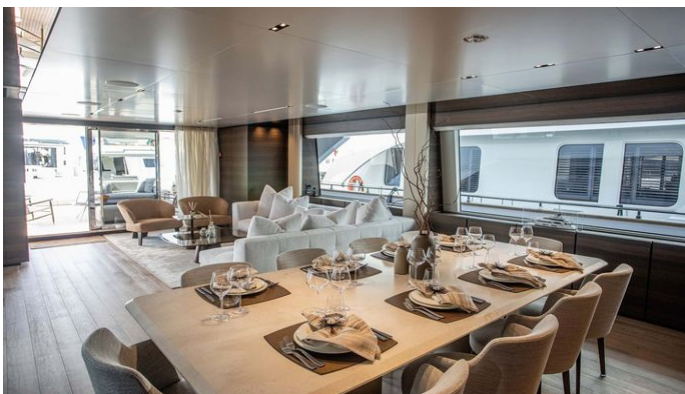

MORE PHOTOS, VIDEO OR INTERACTIVE DECK PLANS: