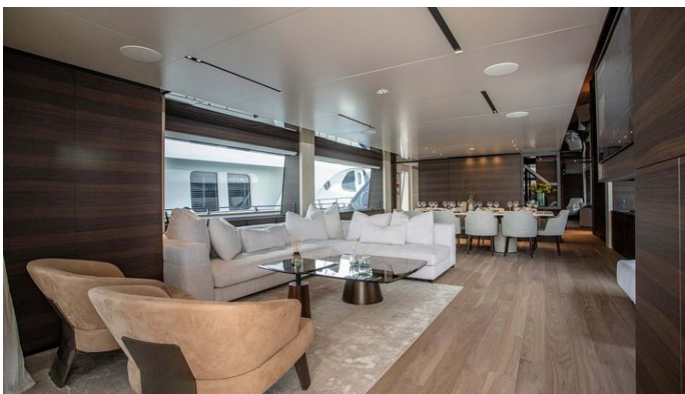

MORE PHOTOS, VIDEO OR INTERACTIVE DECK PLANS: