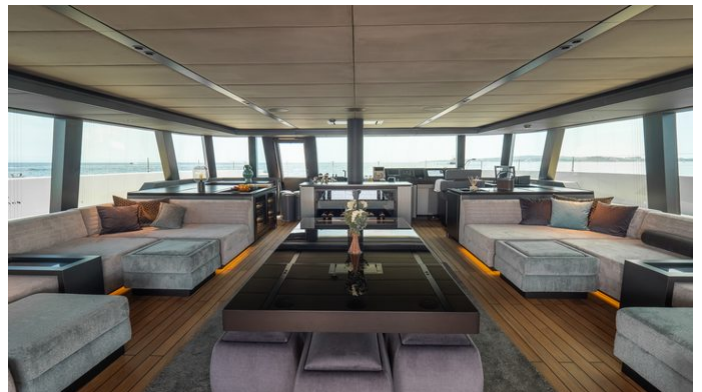

MORE PHOTOS, VIDEO OR INTERACTIVE DECK PLANS: