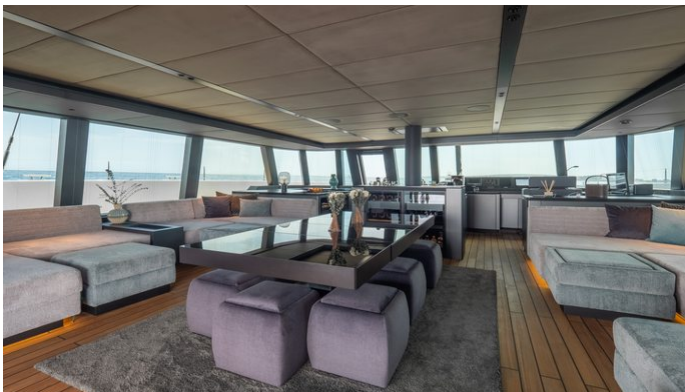

MORE PHOTOS, VIDEO OR INTERACTIVE DECK PLANS: