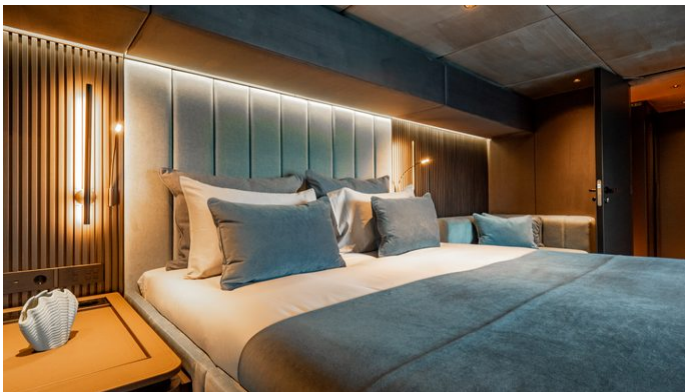

MORE PHOTOS, VIDEO OR INTERACTIVE DECK PLANS: