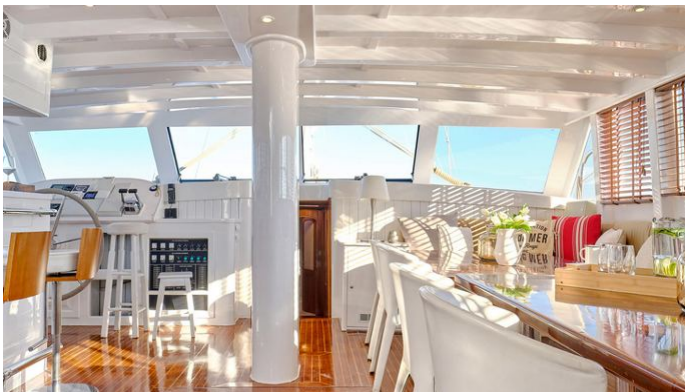

MORE PHOTOS, VIDEO OR INTERACTIVE DECK PLANS: