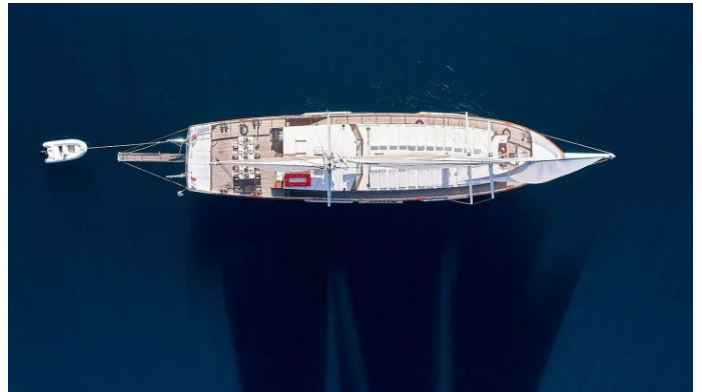

MORE PHOTOS, VIDEO OR INTERACTIVE DECK PLANS: