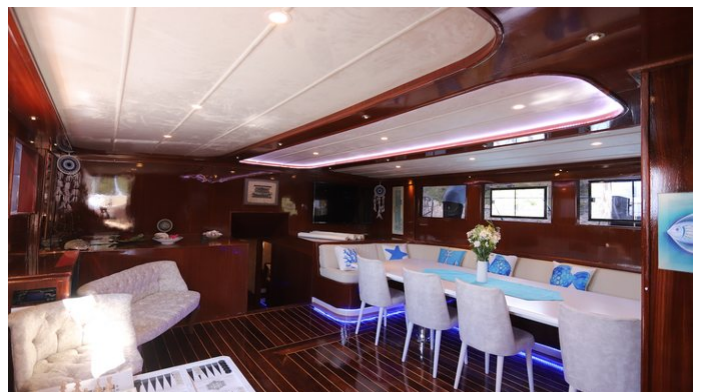

MORE PHOTOS, VIDEO OR INTERACTIVE DECK PLANS: