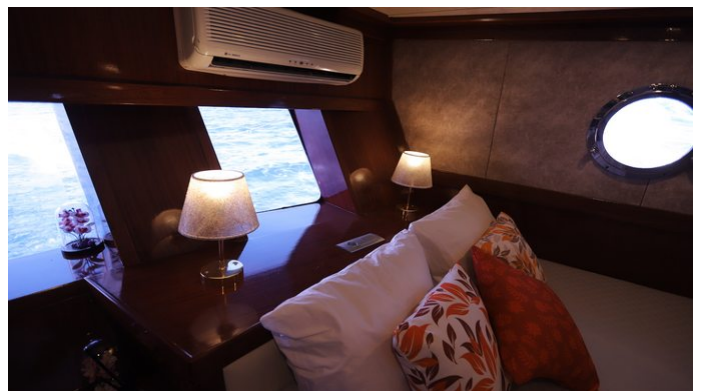

MORE PHOTOS, VIDEO OR INTERACTIVE DECK PLANS: