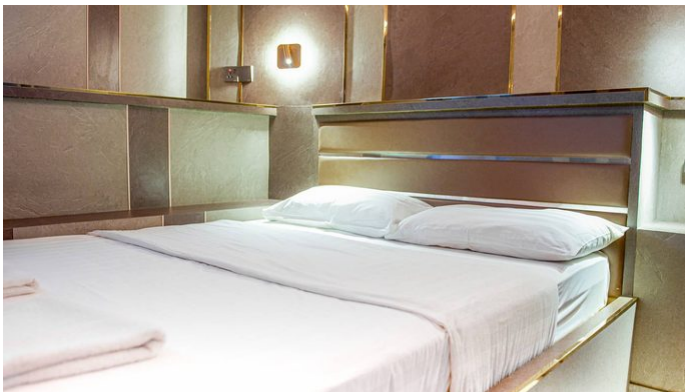

GUESTS CABINS CREW
20 10 12

CABIN CONFIGURATION

CHARTER RATES

SUMMER
from
\$60,000 / week + expenses

WINTER
from
\$70,000 / week + expenses

Details correct as of 19 Sep, 2024

FOR MORE INFORMATION:

[CLICK HERE](#) 

or SCAN QR CODE

MORE PHOTOS, VIDEO OR INTERACTIVE DECK PLANS:

[CLICK HERE](#)

ARK NOBLE YACHT CHARTER

Superyacht ARK NOBLE was built in 2015 by Custom. She is a 38m / 124'8 Custom motor yacht with exterior design by . Ark Noble offers accommodation for up to 20 guests in 10 cabins with additional room for her crew of 12. She features a variety of amenities to ensure comfortable charter vacations. She also carries an impressive collection of toys as listed below.

ARK NOBLE AMENITIES & TOYS

Gym Equipment

Wi-Fi

Swimming Platform

Sunpads

Air Conditioning

Satellite TV

For a full up-to-date list of leisure facilities or amenities onboard Motor Yacht Ark Noble please contact your Yacht Charter Broker prior to booking your vacation. If there is a particular water toy that you would like, but it is not listed, then it may be possible to rent this equipment for you.