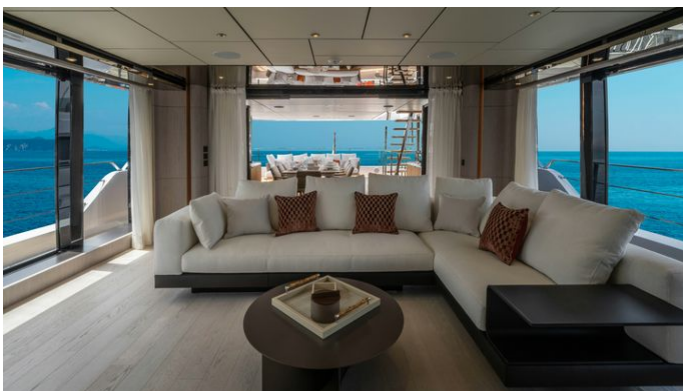

MORE PHOTOS, VIDEO OR INTERACTIVE DECK PLANS: